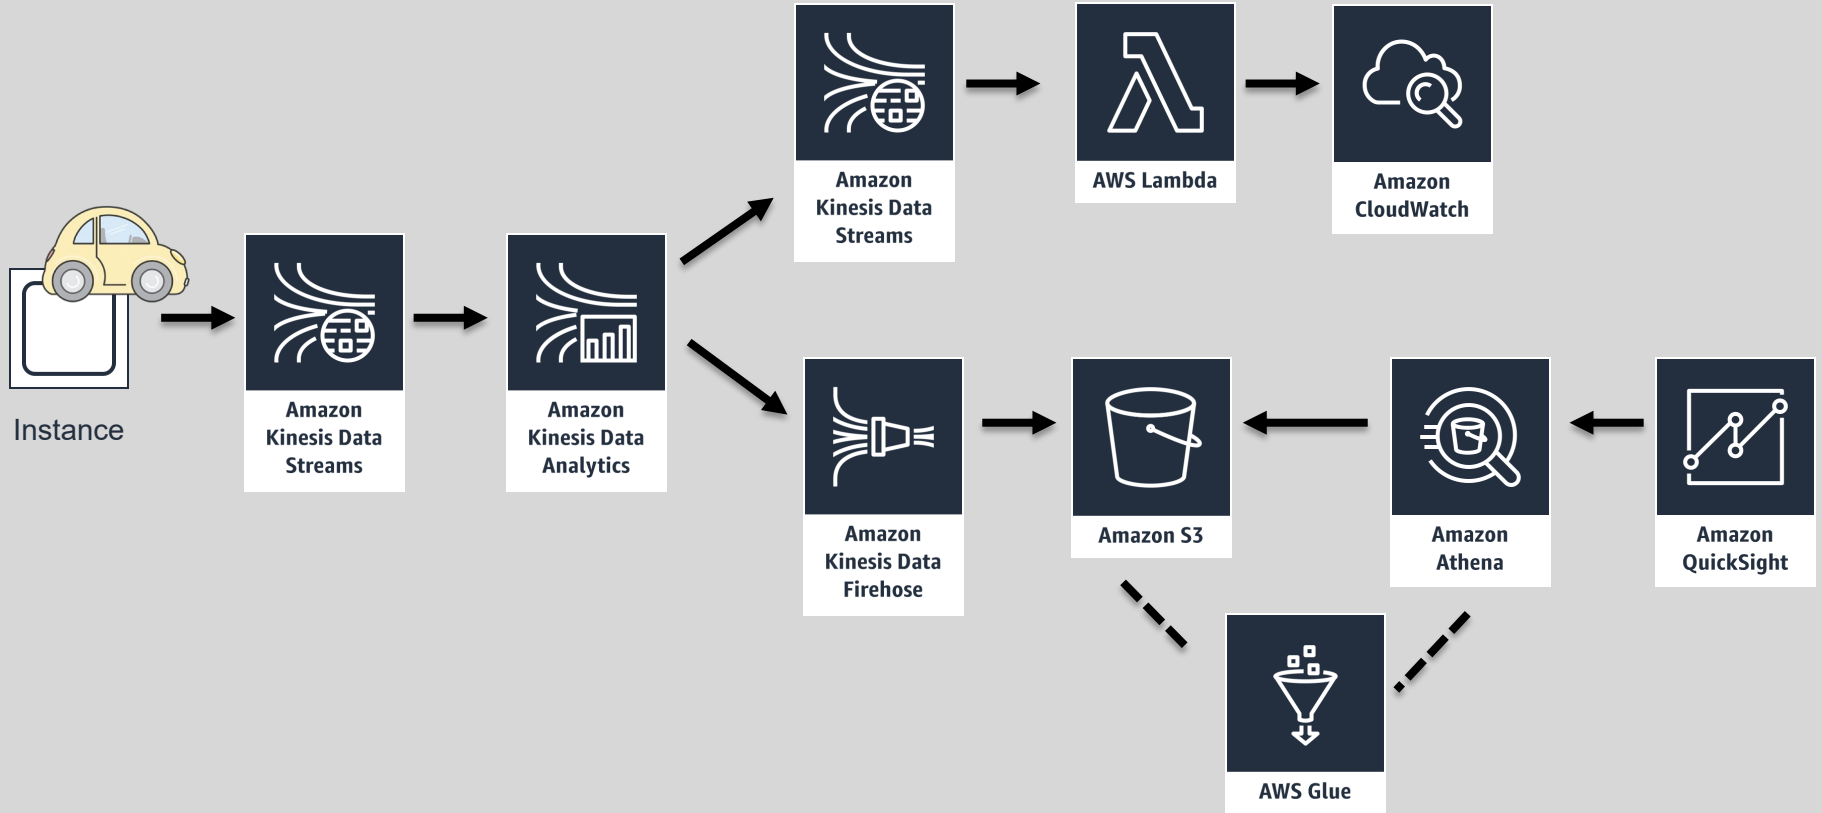

Build Your First Big Data Application

Dr. Steffen Hausmann

Specialist Solutions Architect Analytics

Analyzing NYC Taxi Trips

Application Architecture

Let's go build!

Application Architecture

Please complete the session survey in
the summit mobile app.